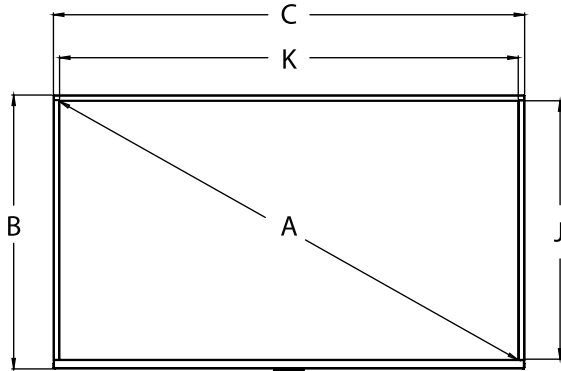

**Mechanical**

SIZE (W x H x D)	55" Model: 49.09" x 28.54" x 3.11" (1247 x 725 x 79mm) 65" Model: 57.59" x 33.31" x 3.11" (1463 x 846 x 79mm)
WEIGHT	55" Model: 37.5lb (17.01kg) 65" Model: 50.7lb (22.99kg)
VESA MOUNT	55" Model: 300 x 200mm 65" Model: 300 x 200mm
COLOR	Black

**Environmental**

STORAGE AND OPERATING TEMPERATURE	-22°F to 122°F (-30°C to 50°C)
IP RATING	IP54
SAFETY/EMC	FCC Class B, cULus, NOM

**Package Specifications**

	PACKAGE SIZE (W x H x D)	PACKAGE SHIP WEIGHT	PACKAGE UPC CODE	PACKAGE CONTENTS	UNITS IN PACKAGE
<b>55" Model:</b>	53.97" x 33.30" x 8.97" (1371 x 846 x 228mm)	59.5lb (26.99kg)	735029354505	Display, Outdoor Rated Smart TV Remote, Magic Remote™, Manual, Outdoor Tilting TV Wall Mount, IR Emitter, Adhesive Cable Tie Holder (x3), Technical Support Insert, Warranty Insert	1
<b>65" Model:</b>	62.51" x 38.46" x 8.97" (1588 x 977 x 228mm)	78lb (35.38kg)	735029354598		

**FRONT VIEW**

**SIDE VIEW**

**BACK VIEW**

All dimensions = inch (mm)

Display Size	Dimension "A"	Dimension "B"	Dimension "C"	Dimension "D"	Dimension "E"	Dimension "F"	Dimension "G"	Dimension "H"	Dimension "I"	Dimension "J"	Dimension "K"
<b>55" Model:</b>	54.64" (1388mm)	28.54" (725mm)	49.09" (1247mm)	1.61" (41mm)	3.11" (79mm)	11.81" (300mm)	18.65" (474mm)	7.87" (200mm)	4.61" (117mm)	26.85" (682mm)	47.69" (1211mm)
<b>65" Model:</b>	64.53" (1639mm)	33.31" (846mm)	57.59" (1463mm)	1.61" (41mm)	3.11" (79mm)	11.81" (300mm)	22.89" (582mm)	7.87" (200mm)	5.42" (138mm)	31.62" (803mm)	56.24" (1428mm)