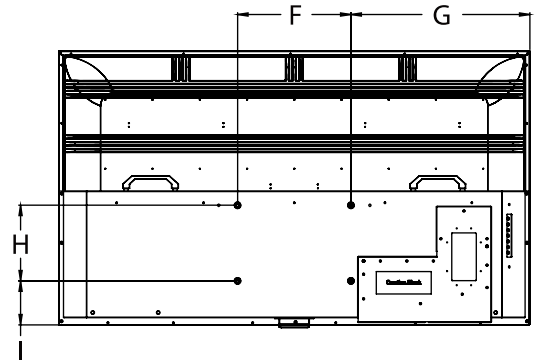

**Mechanical**

SIZE (W x H x D)	55" Model: 49.09" x 28.54" x 3.11" (1247 x 725 x 79mm) 65" Model: 57.59" x 33.31" x 3.11" (1463 x 846 x 79mm)
WEIGHT	55" Model: 37.5lb (17.01kg) 65" Model: 50.7lb (22.99kg)
VESA MOUNT	55" Model: 300 x 200mm 65" Model: 300 x 200mm
COLOR	Black

**Environmental**

STORAGE AND OPERATING TEMPERATURE	-22°F to 122°F (-30°C to 50°C)
IP RATING	IP54
SAFETY/EMC	FCC Class B, cULus, NOM

**Package Specifications**

	PACKAGE SIZE (W x H x D)	PACKAGE SHIP WEIGHT	PACKAGE UPC CODE	PACKAGE CONTENTS	UNITS IN PACKAGE
<b>55" Model:</b>	53.97" x 33.30" x 8.97" (1371 x 846 x 228mm)	59.5lb (26.99kg)	735029354505	Display, Outdoor Rated Smart TV Remote, Magic Remote™, Manual, Outdoor Tilting TV Wall Mount, IR Emitter, Adhesive Cable Tie Holder (x3), Technical Support Insert, Warranty Insert	1
<b>65" Model:</b>	62.51" x 38.46" x 8.97" (1588 x 977 x 228mm)	78lb (35.38kg)	735029354598		

**FRONT VIEW**

**SIDE VIEW**

**BACK VIEW**

All dimensions = inch (mm)

Display Size	Dimension "A"	Dimension "B"	Dimension "C"	Dimension "D"	Dimension "E"	Dimension "F"	Dimension "G"	Dimension "H"	Dimension "I"	Dimension "J"	Dimension "K"
<b>55" Model:</b>	54.64" (1388mm)	28.54" (725mm)	49.09" (1247mm)	1.61" (41mm)	3.11" (79mm)	11.81" (300mm)	18.65" (474mm)	7.87" (200mm)	4.61" (117mm)	26.85" (682mm)	47.69" (1211mm)
<b>65" Model:</b>	64.53" (1639mm)	33.31" (846mm)	57.59" (1463mm)	1.61" (41mm)	3.11" (79mm)	11.81" (300mm)	22.89" (582mm)	7.87" (200mm)	5.42" (138mm)	31.62" (803mm)	56.24" (1428mm)